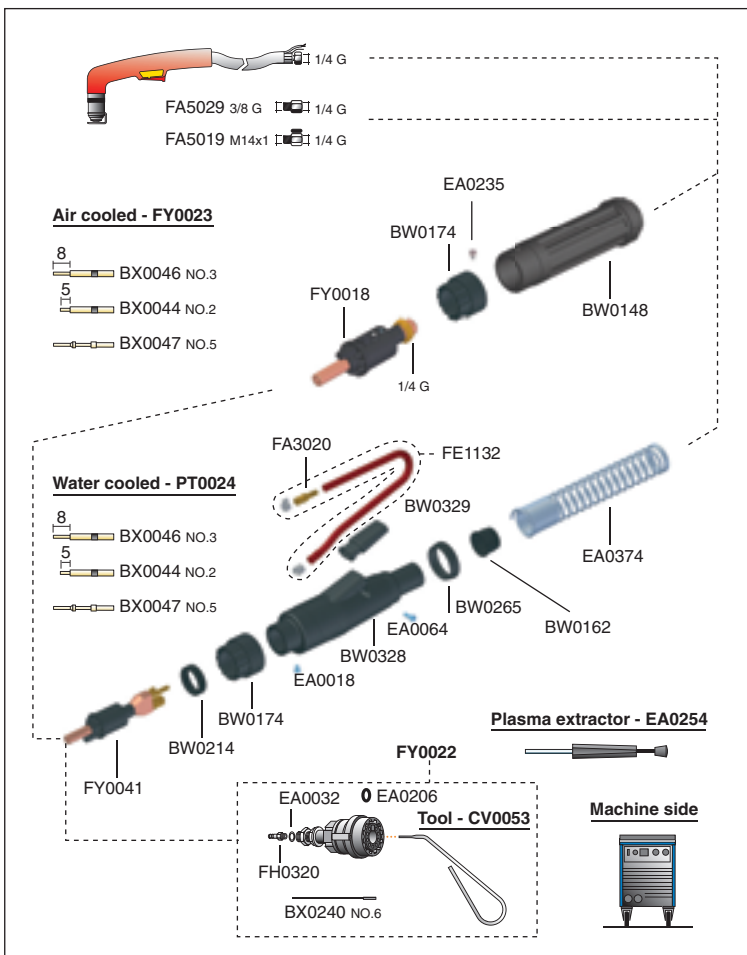

CENTRAL ADAPTORS PLASMA CUTTING

CENTRAL ADAPTORS TIG WELDING

FY0022	Plasma conn. (f)	1
FY0023	Plasma conn. (m) 5pin	1
PT0024	kit Plasma conn.	1

FY0002	female Tig conn.	1
TT0018	Tig kit	1
TT0108	Tig adaptor	1

BW0018	Euro nut plastic	10
BW0147	cable Support	10
BW0148	Tig-Plasma box	10
BW0162	joint	10
BW0174	nut	1
BW0214	washer	10
BW0265	ring	10
BW0328	back box	1
BW0329	cable protection	1
BX0044	Plasma pin (m) 5mm	10
BX0046	Plasma pin (m) 8mm	10
BX0047	Plasma pin (m)	10
BX0240	contact (f)	10
CV0053	electrode wrench	1
EA0018	screw M4x6	50
EA0032	washer	50
EA0064	screw 3.9x16	50
EA0206	o ring Ø 7x2 nbr	10
EA0235	screw	10
EA0254	pin extractor	1
EA0285	hose clamp Ø 10.5	10

EA0374	spring	1
FA3020	quick connector	10
FA5019	reduction M14x1 - 1/4G	1
FA5029	reduction 3/8G - 1/4G	1
FA5105	reduction M12x1 - 1/4G	1
FE1132	gas hose+quick conn.	1
FE1133	gas hose+nut 1/4G	1
FE1134	connector 3/8 G	1
FE1135	connector M12x1	1
FH0320	insulator	10
FY0002	female Tig conn.	1
FY0018	Plasma conn. (m)	1
FY0022	Plasma conn. (f)	1
FY0023	Plasma conn. (m) 5pin	1
FY0024	adaptor	1
FY0040	Tig connector (m)	1
FY0041	Plasma connector (m)	1
PT0024	kit Plasma conn.	1
TT0018	Tig kit	1
TT0108	Tig adaptor	1

CENTRAL ADAPTORS PLASMA CUTTING

CENTRAL ADAPTORS TIG WELDING