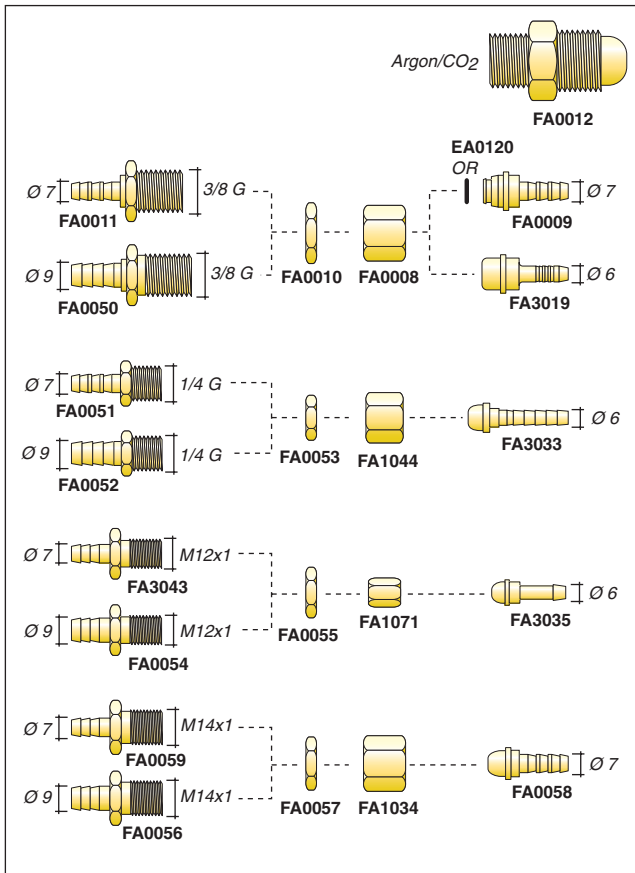

## Quick Connector Neutral Gland

FA3066	quick conn. 1/8G	10

## Quick Connectors Neutral Gland

FA3049	quick conn. M12x1	10
FA3050	quick conn. M12x1.5	10
FA3051	quick conn. M14x1	10
FA3052	quick conn. 1/4G	10
FA3053	quick conn. 3/8G	10

## Quick Connector

FA3020	quick conn. Ø 6	10

## Connectors

Part Number	Description	Quantity
EA0120	o ring Ø 6x2	10
FA0008	lock nut 3/8G	10
FA0009	hose fitting	10
FA0010	nut	10
FA0011	gland 3/8G	10
FA0012	fitting CO2	10
FA0050	fitting	10
FA0051	fitting	10
FA0052	fitting	10
FA0053	ring 1/4G	10
FA0054	fitting	10
FA0055	ring M12x1	10
FA0056	fitting	10
FA0057	ring M14x1	10
FA0058	fitting	10
FA0059	fitting	10
FA1034	nut M14x1	10
FA1044	lock nut 1/4G	10
FA1071	nut M12x1	10
FA3019	gland 3/8G	10
FA3033	rubber holder	10
FA3035	rubber holder	10
FA3043	fitting	10