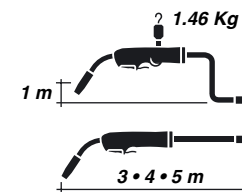

## TECHNICAL DATA

Voltage class	L
Cooling	Air cooled
Wire Ø mm	0.8 • 0.9 • 1.0 • 1.2
Duty cycle 60%	290A CO <sub>2</sub> • 260A Mix