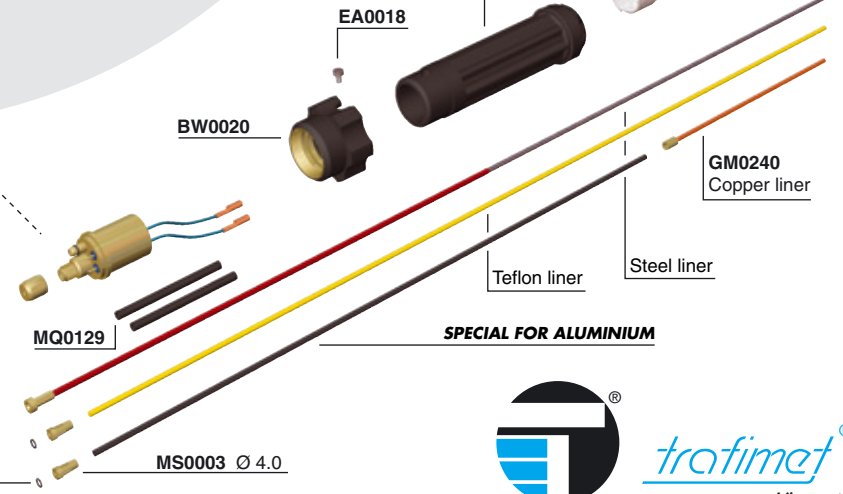

BW0195

EA0018

BW0020

GM0240  
 Copper liner

Teflon liner

Steel liner

**SPECIAL FOR ALUMINIUM**

MQ0129

EA0210

MS0003 Ø 4.0

**trafimet**  
 your welding partner