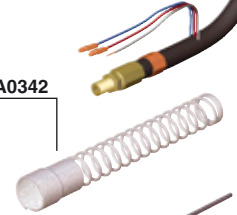

Ø 20

MC0292

Ø 15

MC0293

AR0054 Spring pins

STEEL		TEFLON	Special liners for aluminium with GM0240 liner included		
		TEFLON	TEFLON-GRAPHITE	CARBON	
<b>m Blue - wire 0.81.0 -</b>					
3	GM0500	GM0600	GM0710		
4	GM0501	GM0601	GM0711		
5	GM0502	GM0602	GM0712		
<b>m Red - wire 1.01.2 -</b>					
3	GM0510	GM0610	GM0715	GM0720	GM0725
4	GM0511	GM0611	GM0716	GM0721	GM0726
5	GM0512	GM0612	GM0717	GM0722	GM0727
<b>Neutral - wire 1.01.2 -</b>					

EA0064

BW0265

FB0319

MF0181

**COMPLETE CABLE**  
 MH0141 3 m  
 MH0142 4 m  
 MH0144 5 m

ME0485 Plastic brown  
 ME0585 Ceramic • Standard  
 ME0085 Plastic

MD0061 M6 • Standard  
 MD0062 M8

EA0342