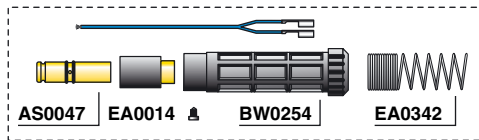

AR0130 MK Adaptor

Special liners for aluminium with GM0240 liner included

STEEL	TEFLON	TEFLON	TEFLON-GRAPHITE	CARBON
m	- wire 0.91.2 -			
4.6	GM0226	GM0230		
m	- wire 1.21.6 -			
4.6	GM0013	GM0231	GM0705	GM0706
m	- wire 1.62.0 -			
4.6	GM0221