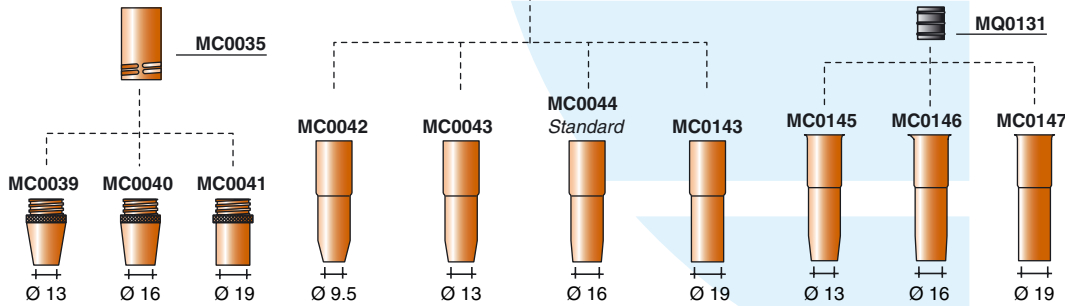

MEGA 4

M I G R A N G E

TECHNICAL DATA

Voltage class	L
Cooling	Air cooled
Wire Ø mm	0.8 • 0.9 • 1.0 • 1.2 • 1.4 • 1.6
Duty cycle 60%	400A CO ₂ • 300A Mix

	MEGA 4	m	FEET	LINER	ADAPTOR
 TW-MK	MA5400	3	10	GM0013	AS0047
	MA5401	4	12	GM0013	AS0047
	MA5402	4.6	15	GM0013	AS0047
 EURO-TW SPRING PINS	MA5465	3	10	GM0013	AR0083
	MA5466	4	12	GM0013	AR0083
	MA5467	4.6	15	GM0013	AR0083

DECLARATION OF CONFORMITY

The undersigned company Trafimet - Via del Lavoro, 8 - 36020 Castegnero (VI) - Italy - declares that the product identified and described on this page complies with standard EN 60974-7 in accordance with the requirements contemplated by directive EEC 73/23 low voltage.

EN 60974-7

trafimet[®]

your welding partner

- MD0004-08 14-30 Ø 0.8
- MD0004-09 14-35 Ø 0.9
- MD0004-10 14-40 Ø 1.0 • Standard
- MD0004-12 14-45 Ø 1.2
- MD0004-14 14-45 Ø 1.4
- MD0004-16 14-45 Ø 1.6

AR0083 Spring pins