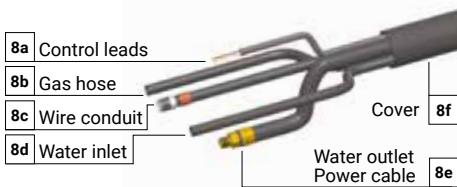

CODIGO			Ø		↔	REF		
1	MC0300		nozzle	17 mm	21/32"	63,5 mm	2-1/2"	145.0062	10
1	MC0301		nozzle	12,5 mm	1/2"	63,5 mm	2-1/2"	145.0080	10
1	MC0302		nozzle	10 mm	13/32"	63,5 mm	2-1/2"	145.0128	10
1	MC0303		nozzle	17 mm	21/32"	68 mm	2-11/16"	145.0174	10
2	MD0008-06		M6 - Cu	0,6 mm	.023"	25 mm	31/32"	140.0008	20
2	MD0008-08		M6 - Cu	0,8 mm	.030"	25 mm	31/32"	140.0059	20
2	MD0008-09		M6 - Cu	0,9 mm	.035"	25 mm	31/32"	140.0177	20
2	MD0008-10		M6 - Cu	1,0 mm	.040"	25 mm	31/32"	140.0253	20
2	MD0008-12		M6 - Cu	1,2 mm	.045"	25 mm	31/32"	140.0387	20
3	MD0138-00		M6 - brass			26 mm	1" 1/32	142.0003	20
4	ME0084		plastic			20 mm	25/32"	012.0183	10
4	ME0086		silicon			20 mm	25/32"	-	10
4	ME0484		plastic compound high tech			20 mm	25/32"	-	10
4	ME0584		ceramic			20 mm	25/32"	-	10
20	GM0526		uncoated steel liner	1,0 ÷ 1,2 mm	.040" ÷ .045"	3 m	10'		1
20	GM0527		uncoated steel liner	1,0 ÷ 1,2 mm	.040" ÷ .045"	4 m	12'		1
20	GM0528		uncoated steel liner	1,0 ÷ 1,2 mm	.040" ÷ .045"	5 m	16.4'		1

	CODIGO			
5	MG0284		Ergoplus 240 torch head	1
6	MT0563		trigger kit	1
7	MT0560		handle kit	1
7	MT0566		pistol grip	1
8	MN2014-030		cable assembly - 3 m / 10'	1
8	MN2014-040		cable assembly - 4 m / 12'	1

	CODIGO			
8	MN2014-050		cable assembly - 5 m / 16.4'	1
8	AR0052		EURO connector	1
9	BW0020		metal EURO nut	10
9	FA0026		liner nut M10x1	10
9	MT0564		Back box kit	1

	CODIGO	↔
8a	BX1421-030	3 m / 10'
8b	QB0231-030	3 m / 10'
8c	QB0230-030	3 m / 10'
8d	QB0232-030	3 m / 10'
8e	QA0030-030	3 m / 10'
8f	MQ0125-030	3 m / 10'

	CODIGO	↔
8a	BX1421-040	4 m / 12'
8b	QB0231-040	4 m / 12'
8c	QB0230-040	4 m / 12'
8d	QB0232-040	4 m / 12'
8e	QA0030-040	4 m / 12'
8f	MQ0125-040	4 m / 12'

	CODIGO	↔
8a	BX1421-050	5 m / 16.4'
8b	QB0231-050	5 m / 16.4'
8c	QB0230-050	5 m / 16.4'
8d	QB0232-050	5 m / 16.4'
8e	QA0030-050	5 m / 16.4'
8f	MQ0125-050	5 m / 16.4'

STANDARD