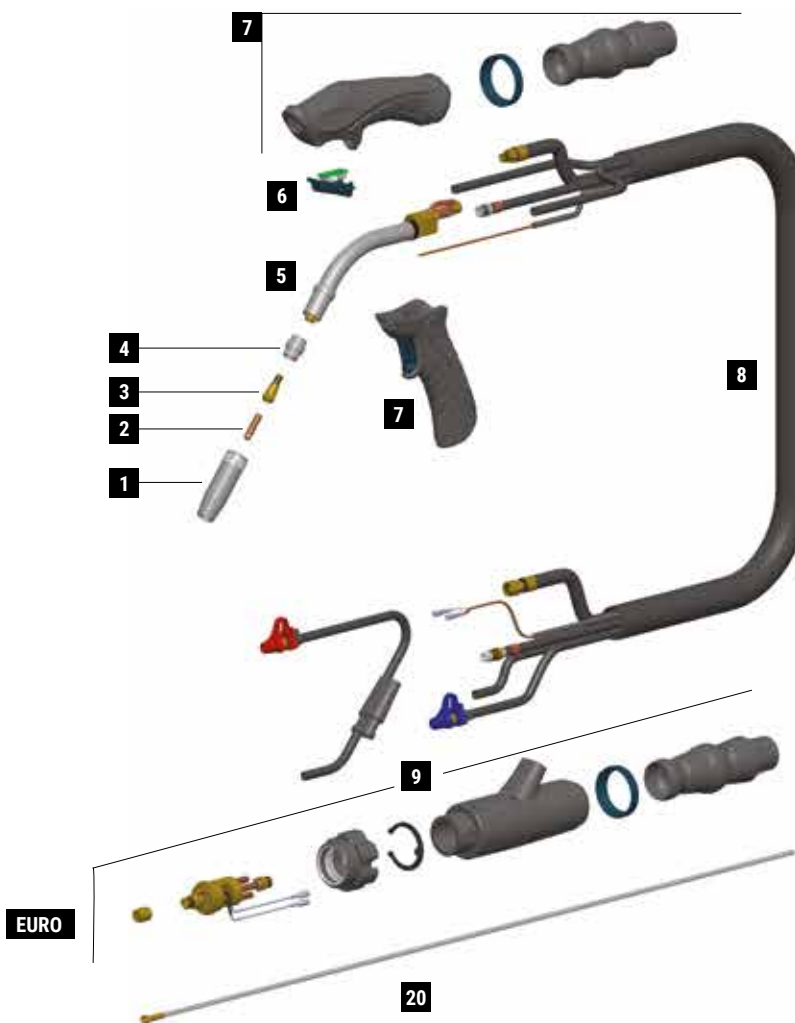

# ERGOPLUS 240

CODIGO	↔			
MB2600-030	3 m	10'		1
MB2600-040	4 m	12'		1
MB2600-050	5 m	16.4'		1

DATOS TECNICOS		
	<b>ERGOPLUS 240</b>	
	1,1 kg	2.43 lb
	113	
	0,8 ÷ 1,2 mm	.030" ÷ .045"
	300A CO2 - 270A Mix	
	2÷4 bar	
	1,6 l/min	

	CODIGO			Ø		↔	REF		
1	MC0300		nozzle	17 mm	21/32"	63,5 mm	2-1/2"	145.0062	10
1	MC0301		nozzle	12,5 mm	1/2"	63,5 mm	2-1/2"	145.0080	10
1	MC0302		nozzle	10 mm	13/32"	63,5 mm	2-1/2"	145.0128	10
1	MC0303		nozzle	17 mm	21/32"	68 mm	2-11/16"	145.0174	10
2	MD0008-06		M6 - Cu	0,6 mm	.023"	25 mm	31/32"	140.0008	20
2	MD0008-08		M6 - Cu	0,8 mm	.030"	25 mm	31/32"	140.0059	20
2	MD0008-09		M6 - Cu	0,9 mm	.035"	25 mm	31/32"	140.0177	20
2	MD0008-10		M6 - Cu	1,0 mm	.040"	25 mm	31/32"	140.0253	20
2	MD0008-12		M6 - Cu	1,2 mm	.045"	25 mm	31/32"	140.0387	20
3	MD0138-00		M6 - brass			26 mm	1" 1/32	142.0003	20
4	ME0084		plastic			20 mm	25/32"	012.0183	10
4	ME0086		silicon			20 mm	25/32"	-	10
4	ME0484		plastic compound high tech			20 mm	25/32"	-	10
4	ME0584		ceramic			20 mm	25/32"	-	10
20	GM0526		uncoated steel liner	1,0 ÷ 1,2 mm	.040" ÷ .045"	3 m	10'		1
20	GM0527		uncoated steel liner	1,0 ÷ 1,2 mm	.040" ÷ .045"	4 m	12'		1
20	GM0528		uncoated steel liner	1,0 ÷ 1,2 mm	.040" ÷ .045"	5 m	16.4'		1

	CODIGO			
5	MG0284		Ergoplus 240 torch head	1
6	MT0563		trigger kit	1
7	MT0560		handle kit	1
7	MT0566		pistol grip	1
8	MN2014-030		cable assembly - 3 m / 10'	1
8	MN2014-040		cable assembly - 4 m / 12'	1

	CODIGO			
8	MN2014-050		cable assembly - 5 m / 16.4'	1
8	AR0052		EURO connector	1
9	BW0020		metal EURO nut	10
9	FA0026		liner nut M10x1	10
9	MT0564		Back box kit	1

	CODIGO	↔
8a	BX1421-030	3 m / 10'
8b	QB0231-030	3 m / 10'
8c	QB0230-030	3 m / 10'
8d	QB0232-030	3 m / 10'
8e	QA0030-030	3 m / 10'
8f	MQ0125-030	3 m / 10'